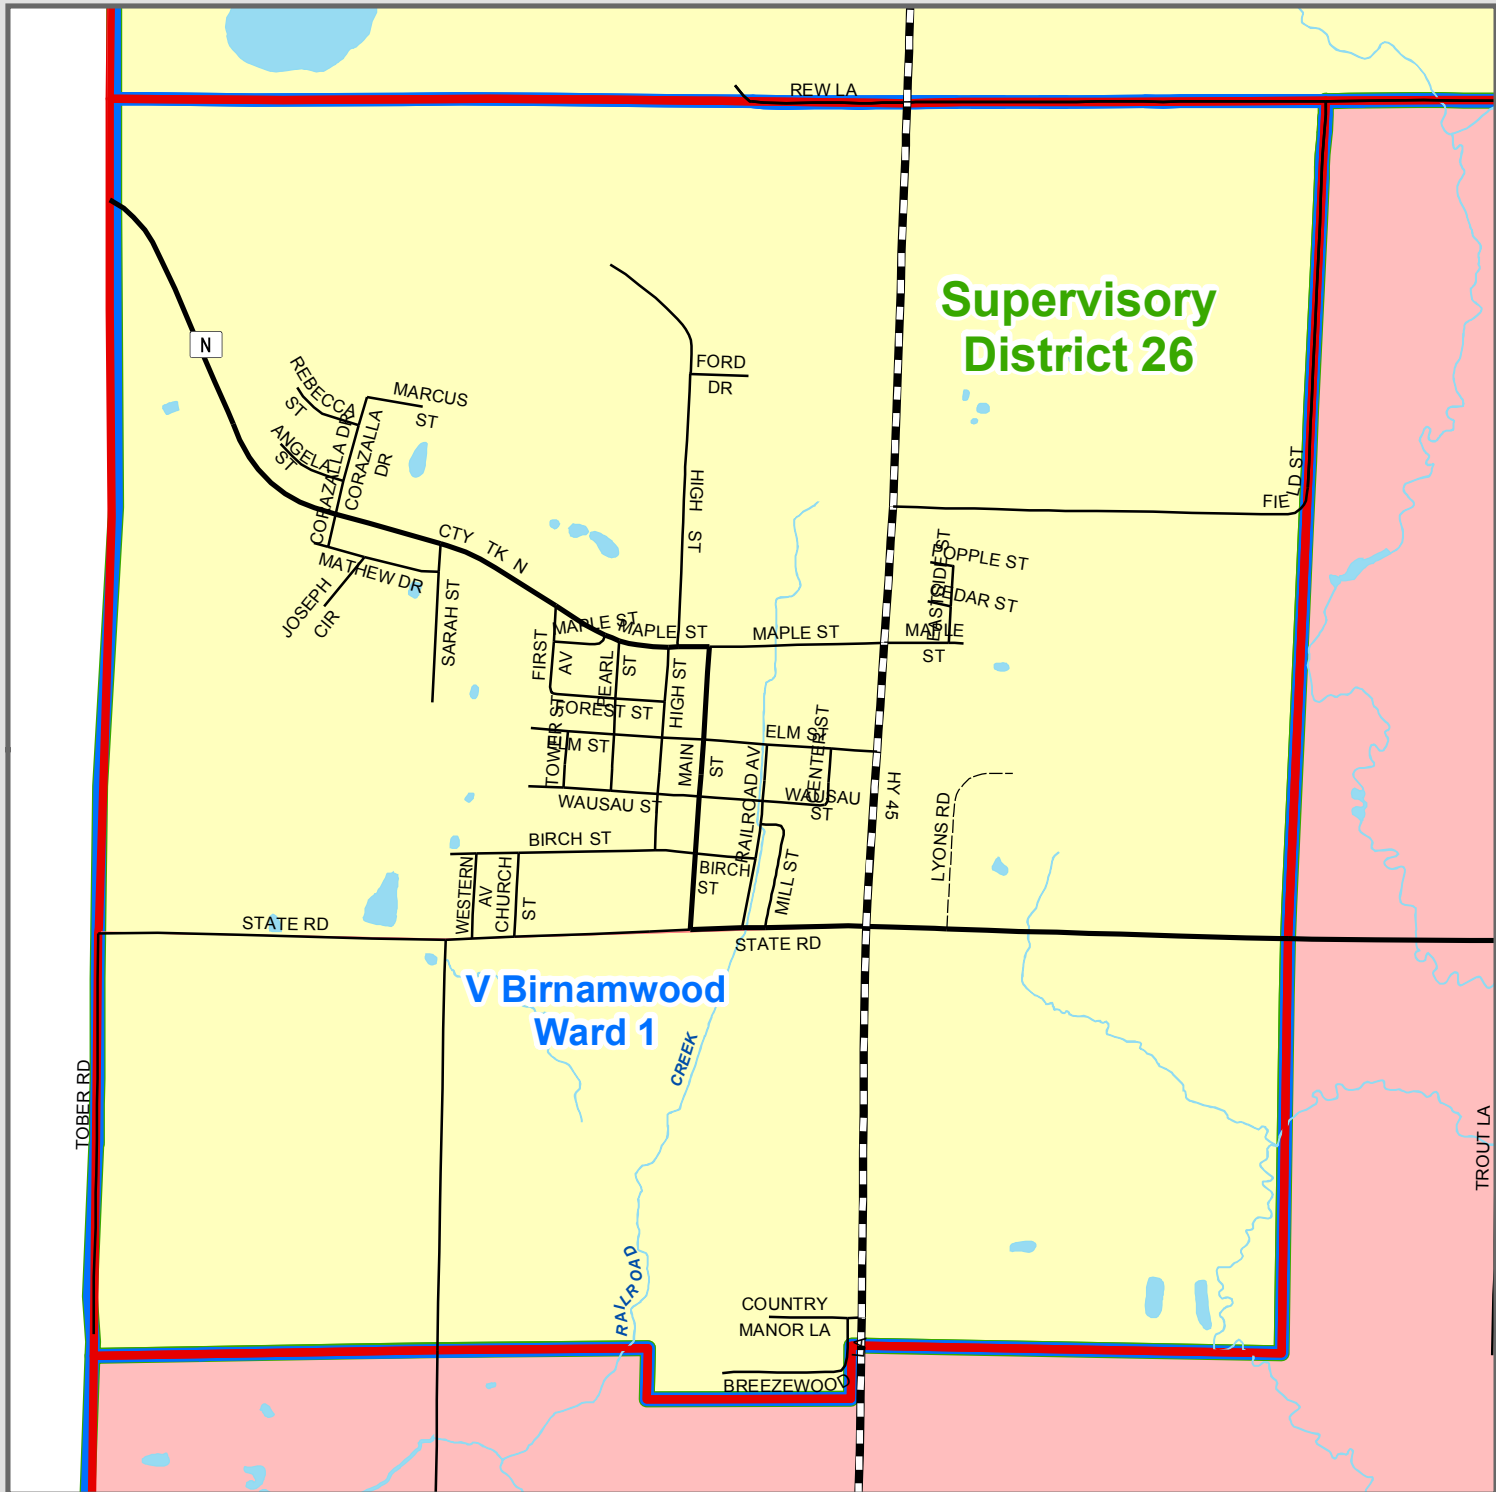

Village of Birnamwood Supervisory Districts 2012-2022

 Supervisory District 26

Ward Population
Ward 1 = 802

Supervisory Districts on this map were created by the Shawano County GIS Coordinator under direction from the Shawano County Redistricting Committee and the Shawano County Board. 2011 census data and programs used to create this map were provided by the Wisconsin Legislative Technology Bureau at the direction of the Wisconsin State Legislature.